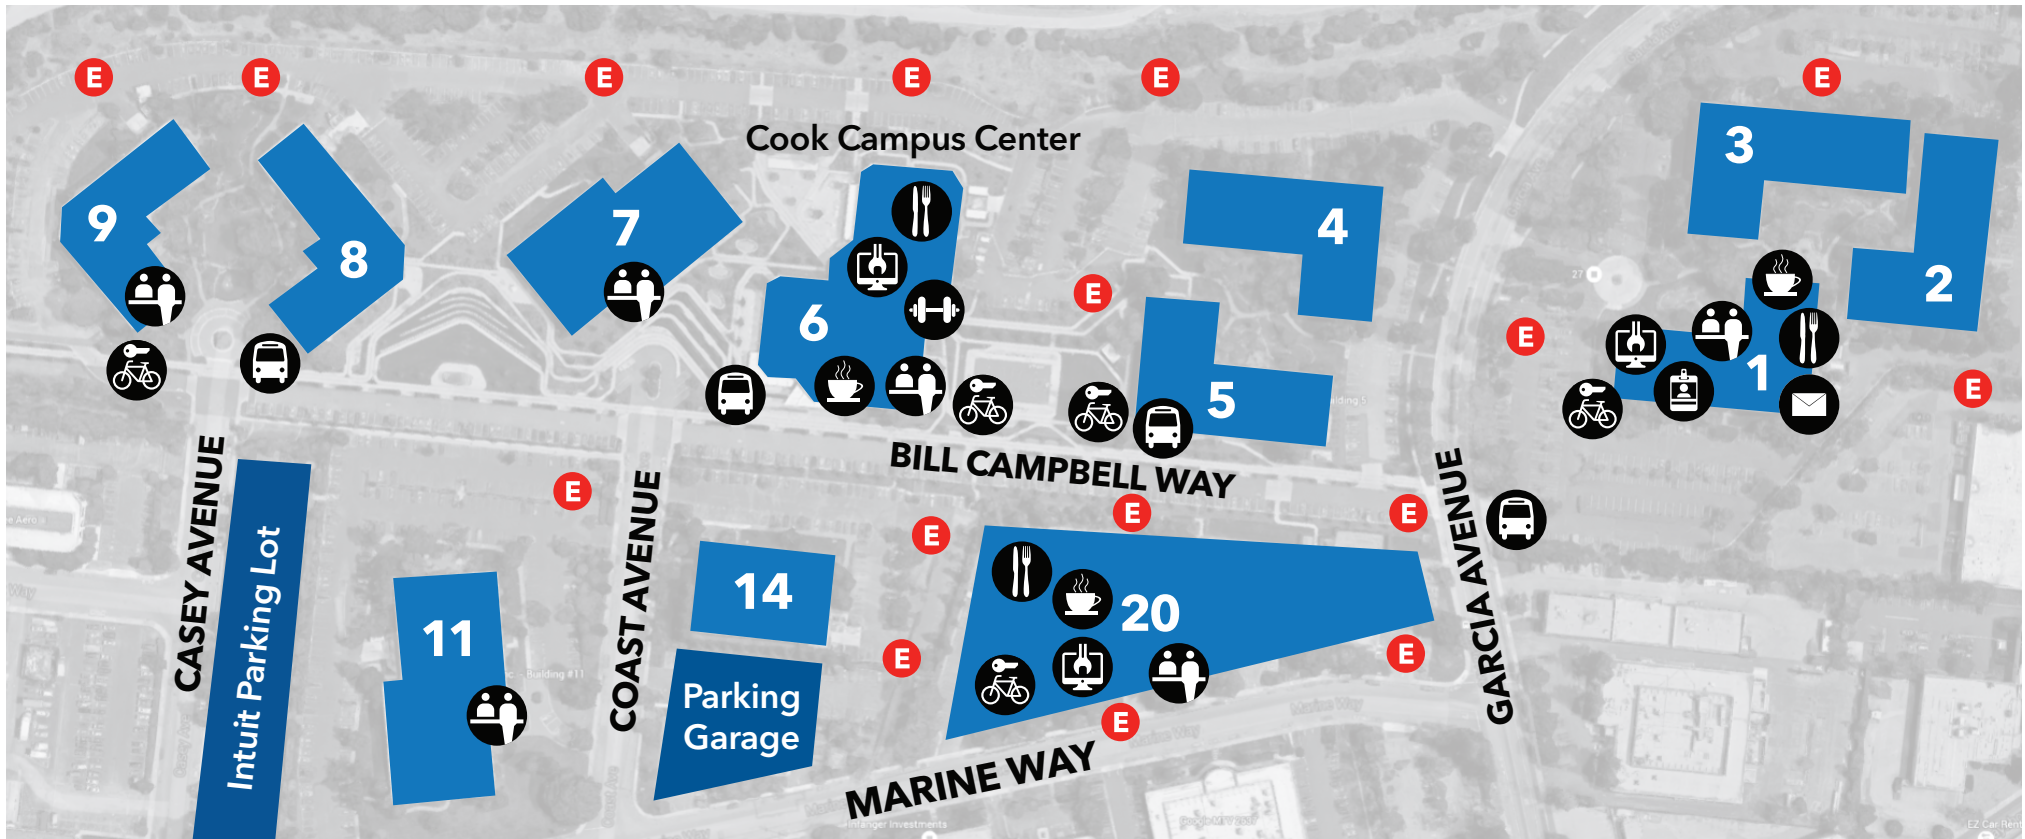

Mountain View Campus Map

-  Cafe
-  Coffee bar
-  Copy & mail center
-  Badging
-  Bike lockers
-  Fitness center
-  MVgo shuttle stop
-  TechKnow bar
-  Visitor lobby
-  Evacuation area

MTV 01 - 2535 Garcia Avenue
 MTV 02 - 2475 Garcia Avenue
 MTV 03 - 2525 Garcia Avenue
 MTV 04 - 2500 Garcia Avenue

MTV 05 - 2550 Garcia Avenue
 MTV 06 - 2750 Coast Avenue
 MTV 07 - 2700 Coast Avenue
 MTV 08 - 2650 Casey Avenue

MTV 09 - 2600 Casey Avenue
 MTV 11 - 2675 Coast Avenue
 MTV 14 - 2593 Coast Avenue
 MTV 20 - 2600 Marine Way